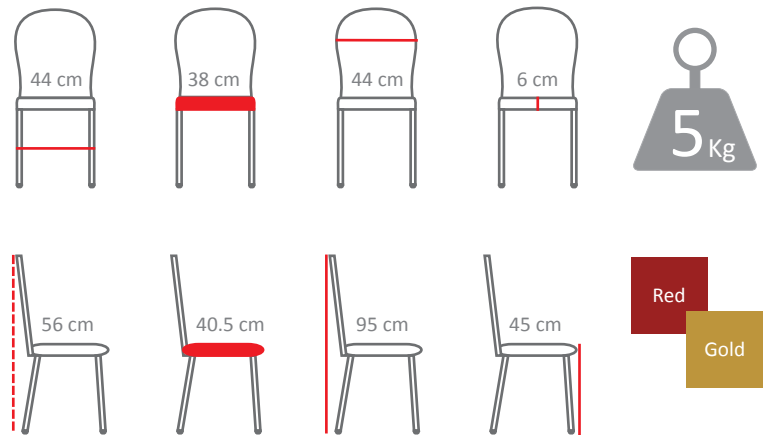

Chair information

SPP direct

Southern Office
0800 007 6300

Northern Office
0800 007 6400