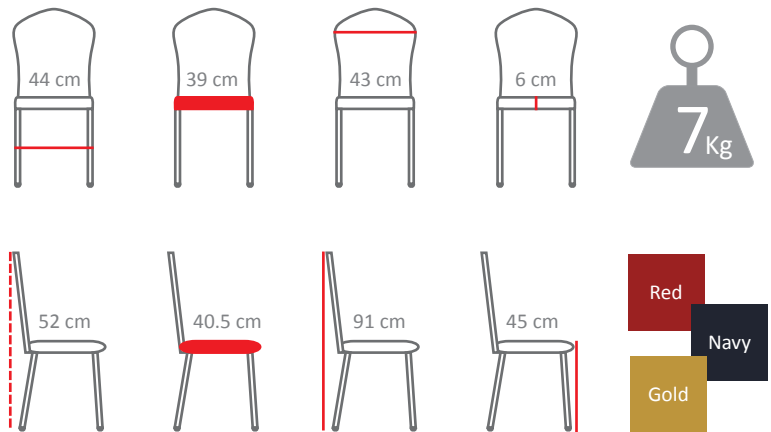

Free delivery
to mainland Great Britain

Our trolleys move up to ten chairs at a time saving you the effort

Chair connectors:
Audience fixed rows
Health & Safety and
Fire Regulations

Chair information

We're happy to help