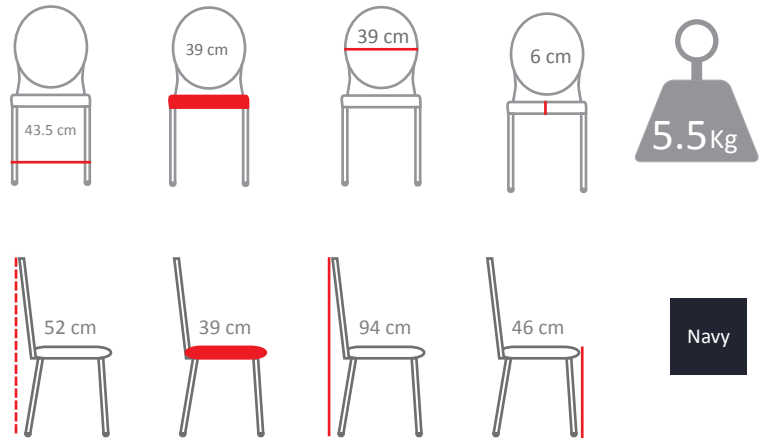

Chair information

SPP direct

Southern Office
0800 007 6300

Northern Office
0800 007 6400