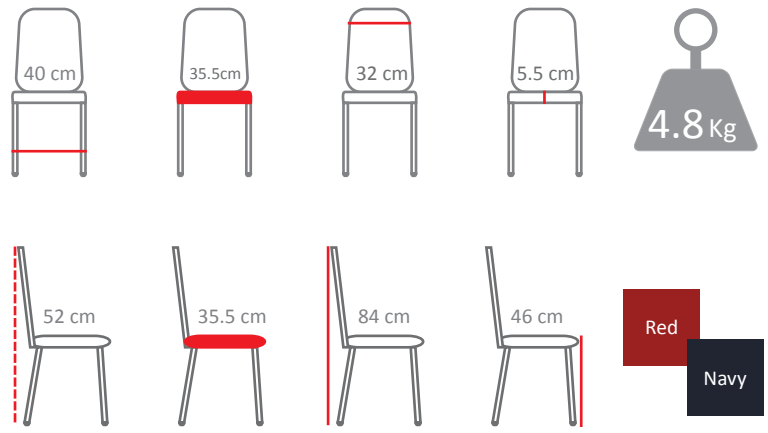

SPP direct

Southern Office
0800 007 6300

Northern Office
0800 007 6400